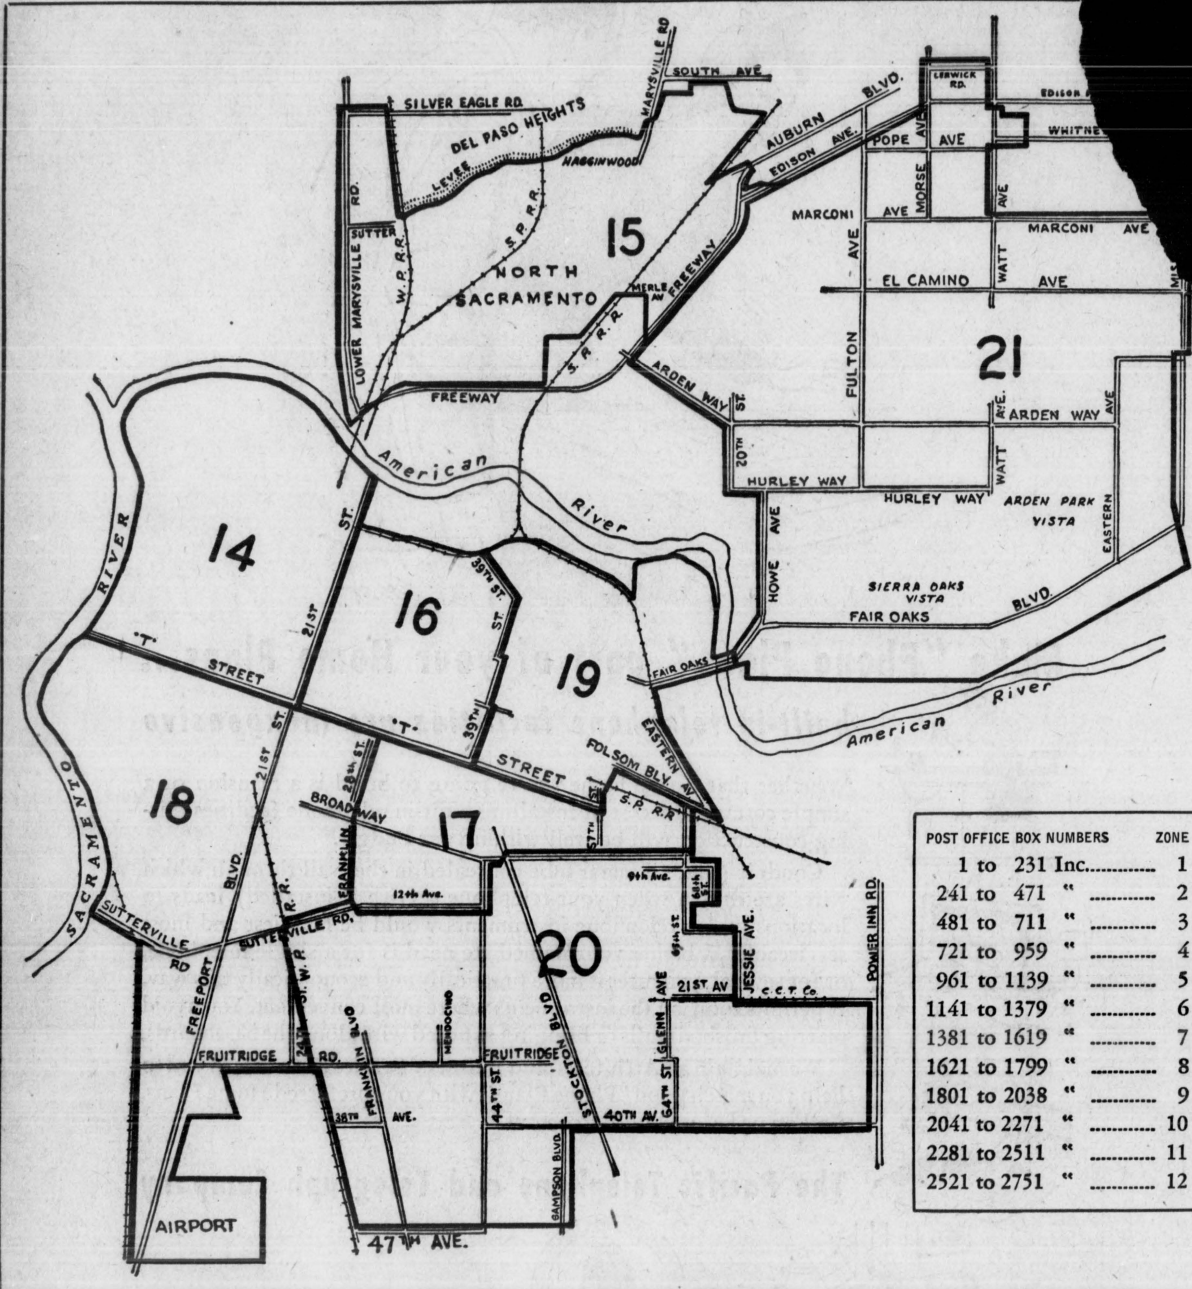

POSTAL DELIVERY ZONES SACRAMENTO

POST OFFICE BOX NUMBERS	ZONE
1 to 231 Inc.....	1
241 to 471 ".....	2
481 to 711 ".....	3
721 to 959 ".....	4
961 to 1139 ".....	5
1141 to 1379 ".....	6
1381 to 1619 ".....	7
1621 to 1799 ".....	8
1801 to 2038 ".....	9
2041 to 2271 ".....	10
2281 to 2511 ".....	11
2521 to 2751 ".....	12